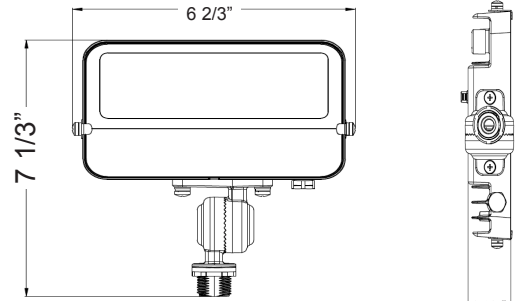

Type: _____

7 1/3" (H) x 6 2/3" (W) x 1 2/5" (D)

Ideal for general site lighting, alleys, loading docks, doorways, pathway, parking areas. Replace existing HID flood lights/wall packs. Great for use with motion sensors or other instant on/off controls. Solid state lighting technology for long life, low maintenance and high efficiency.